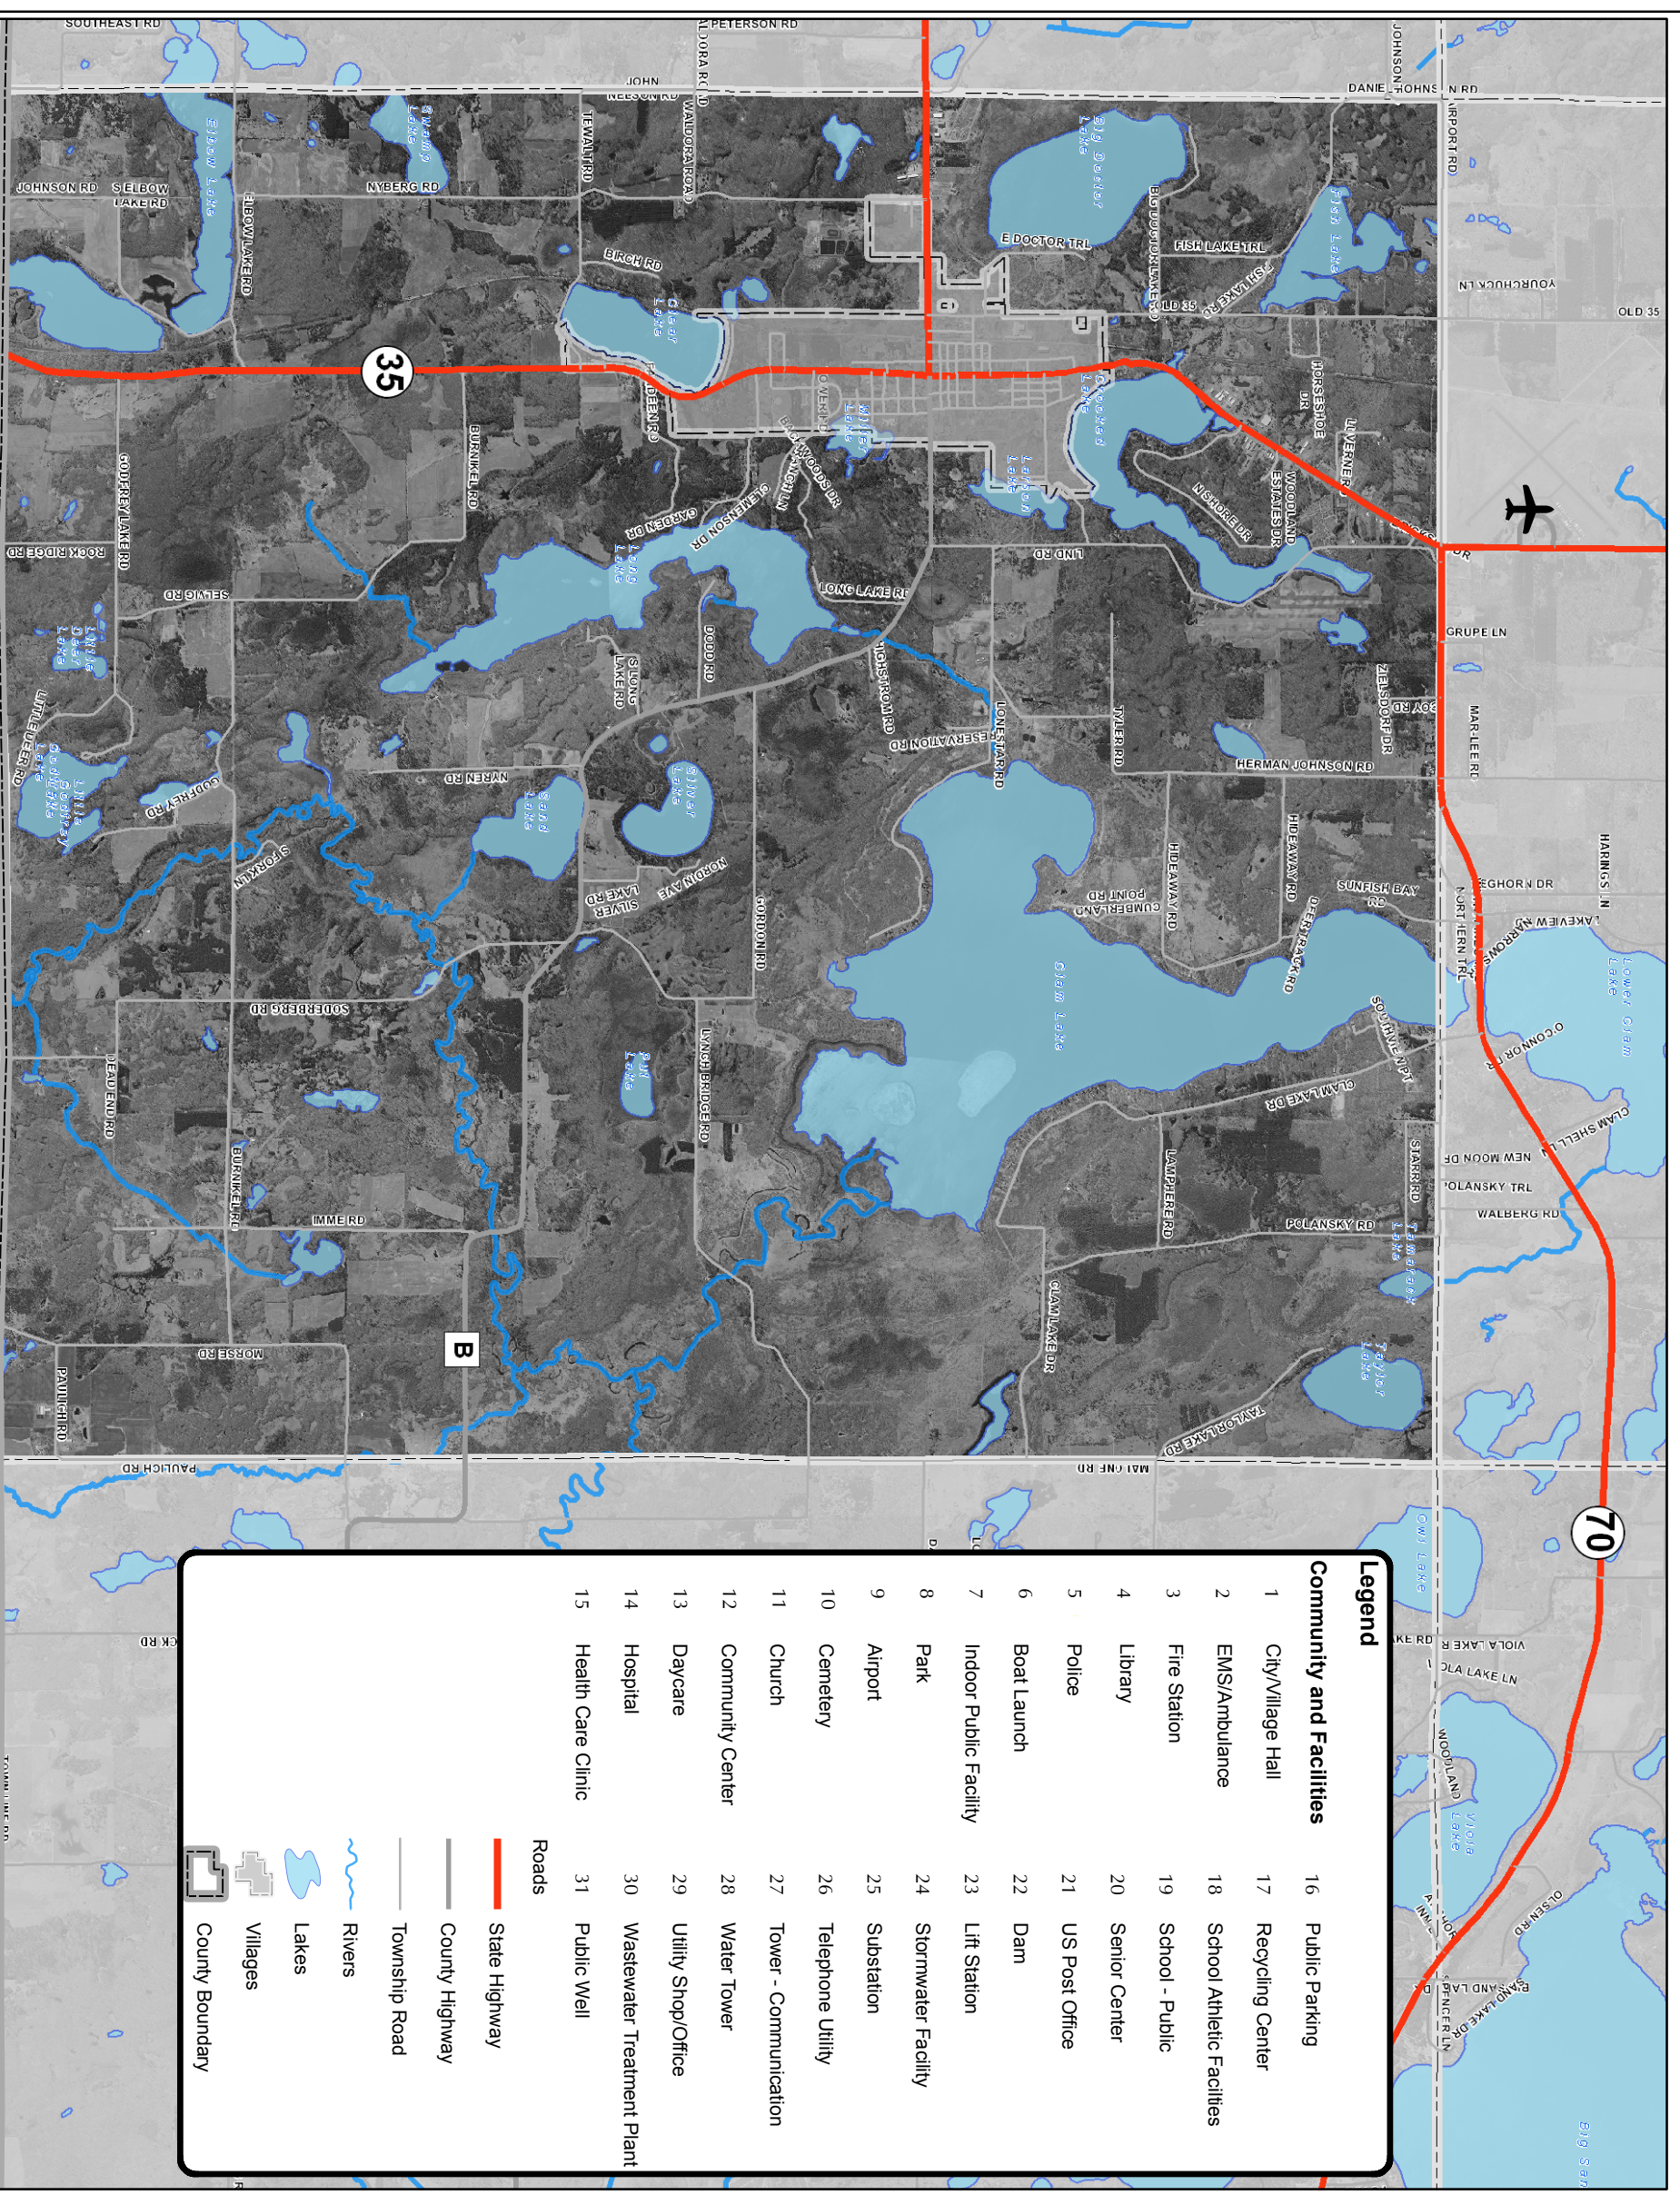

## TOWN OF SIREN

Burnett County, Wisconsin

**Legend**

<b>Community and Facilities</b>	
1 City/Village Hall	16 Public Parking
2 EMS/Ambulance	17 Recycling Center
3 Fire Station	18 School Athletic Facilities
4 Library	19 School - Public
5 Police	20 Senior Center
6 Boat Launch	21 US Post Office
7 Indoor Public Facility	22 Dam
8 Park	23 Lift Station
9 Airport	24 Stormwater Facility
10 Cemetery	25 Substation
11 Church	26 Telephone Utility
12 Community Center	27 Tower - Communication
13 Daycare	28 Water Tower
14 Hospital	29 Utility Shop/Office
15 Health Care Clinic	30 Wastewater Treatment Plant
	31 Public Well

**Roads**

- State Highway
- County Highway
- Township Road

**Water Features**

- ~ Rivers
- Lakes
- Villages

**Other**

- County Boundary

This drawing is neither a legally recorded map nor a survey and is not intended to be used as one. This drawing is a compilation of records, information and data used for reference purposes only.